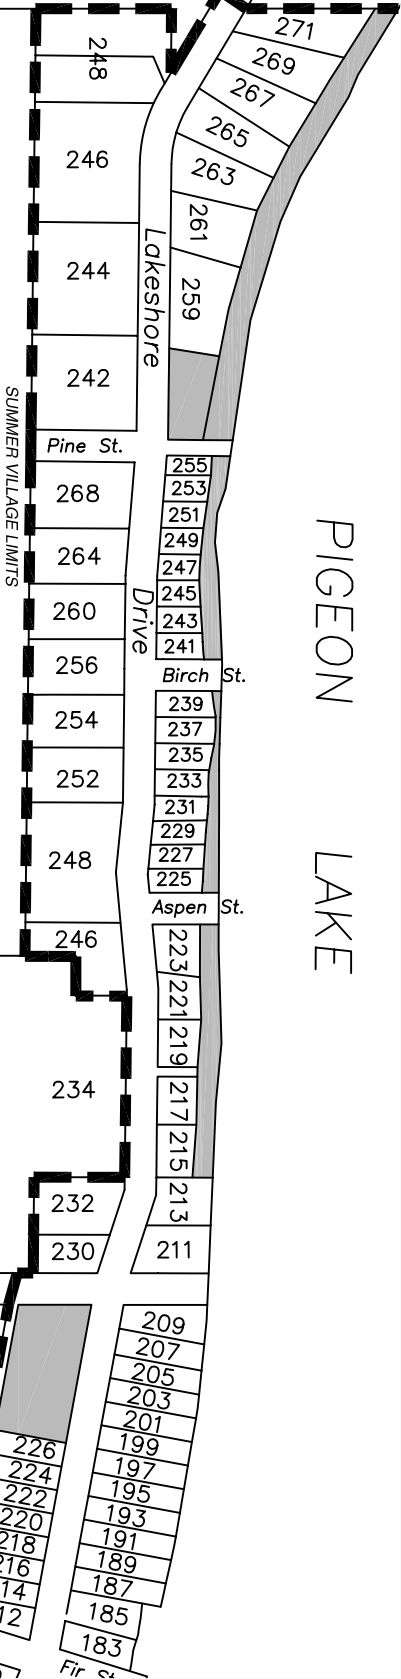

POPLAR BAY

PIGEON LAKE

SE28-46-4 W5

Summer Village of GRANDVIEW

MUNICIPAL ADDRESS & STREET MAP

Shaded areas are reserves

S.H. 771

Township Road 464